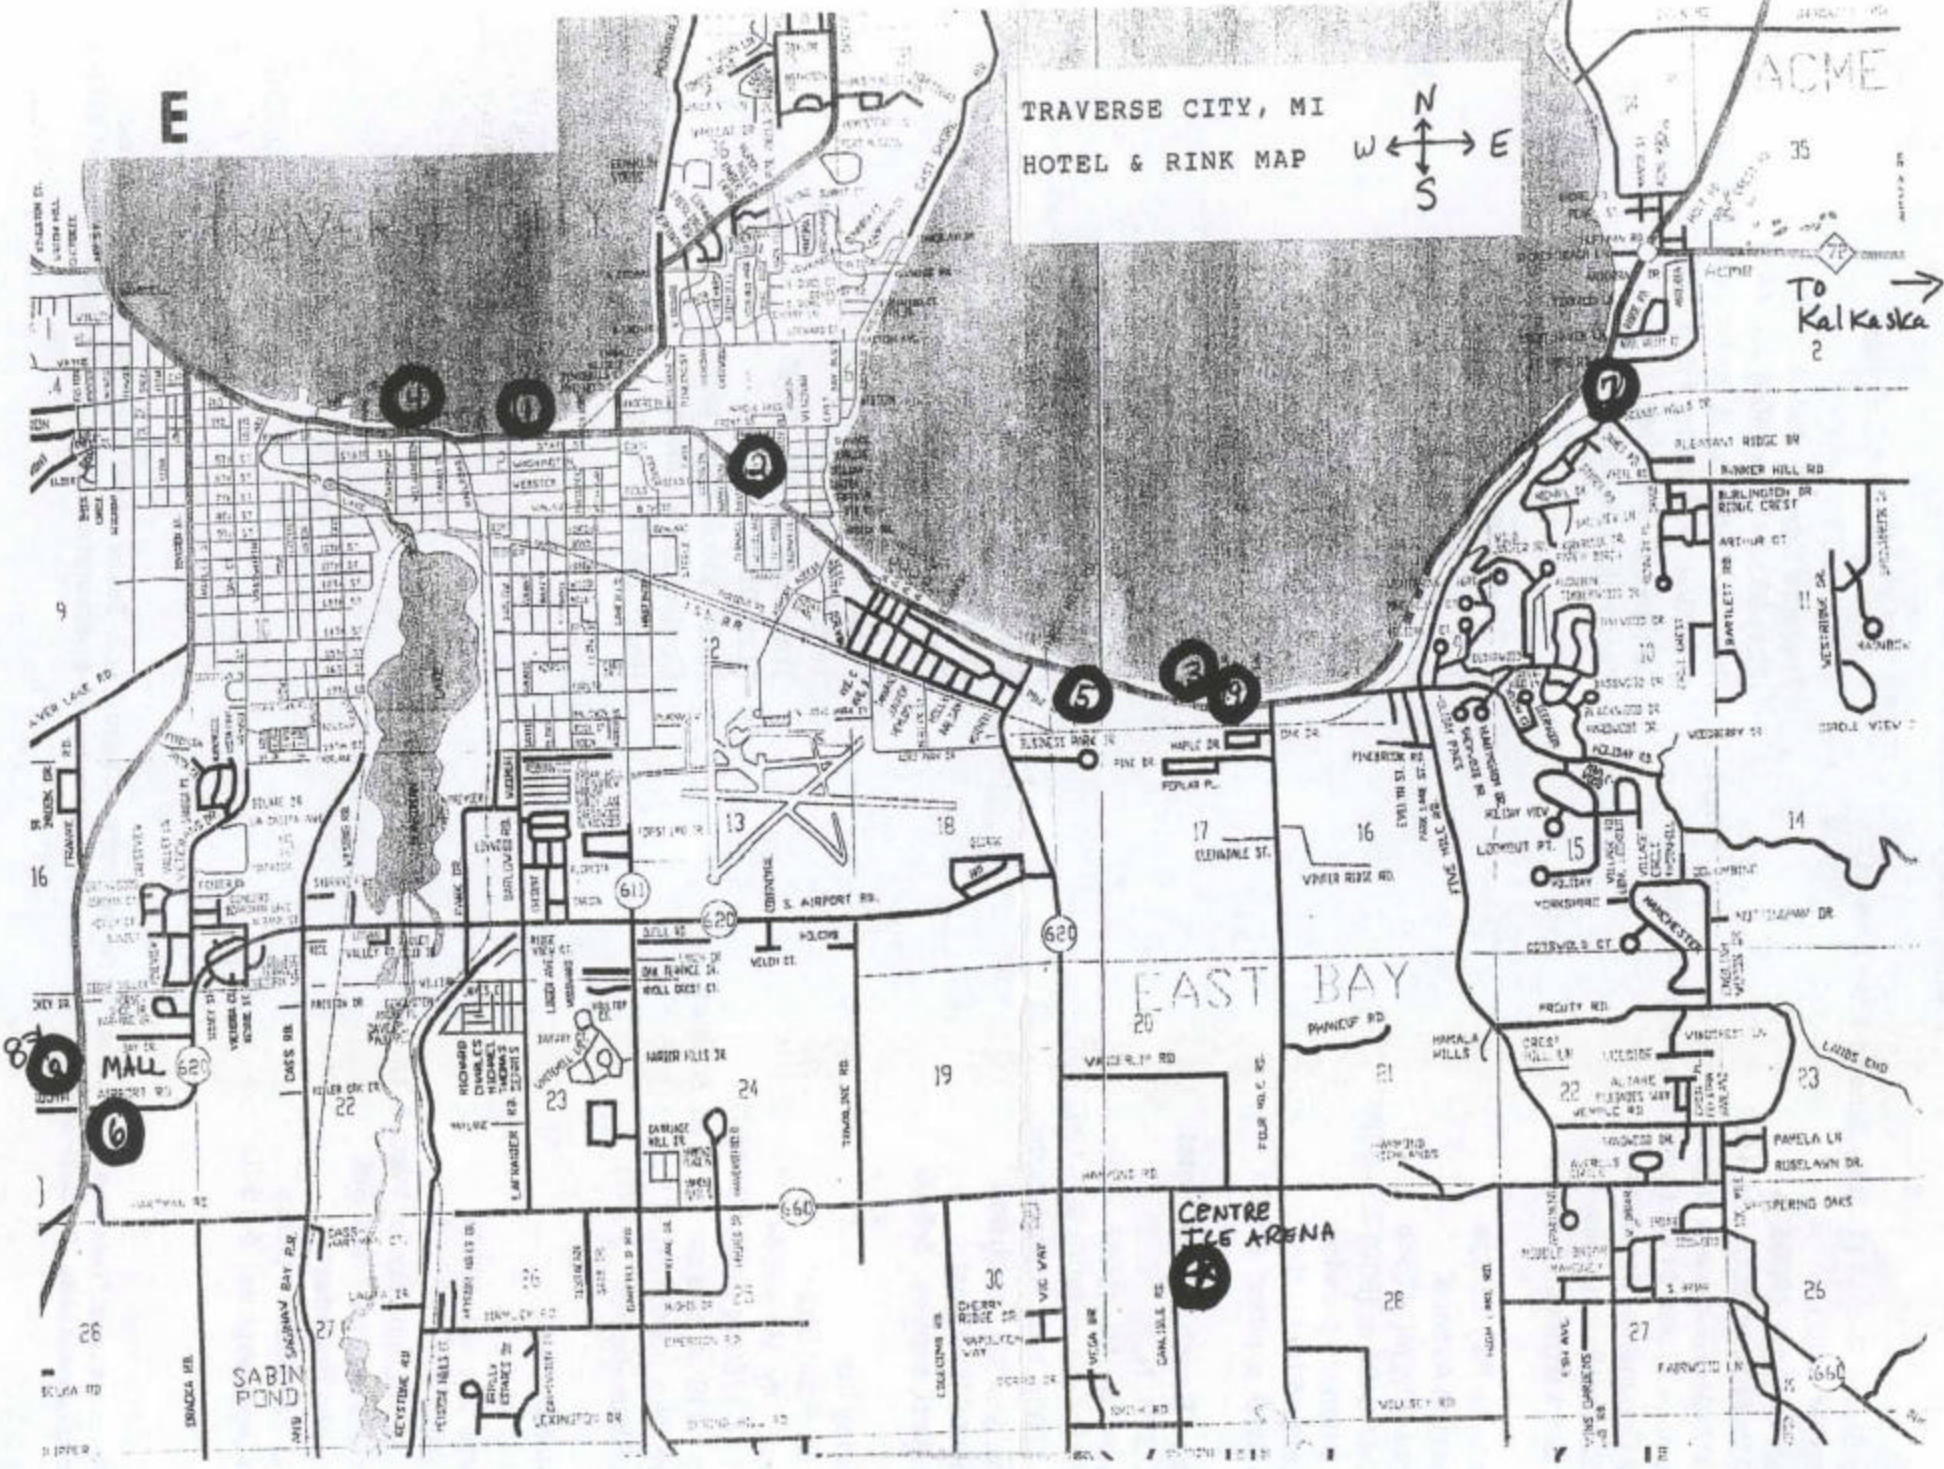

E

TRAVERSE CITY, MI HOTEL & RINK MAP

To
Kalkaska
2

ACME

EAST BAY

CENTRE
ICE ARENA

660

SABIN POND